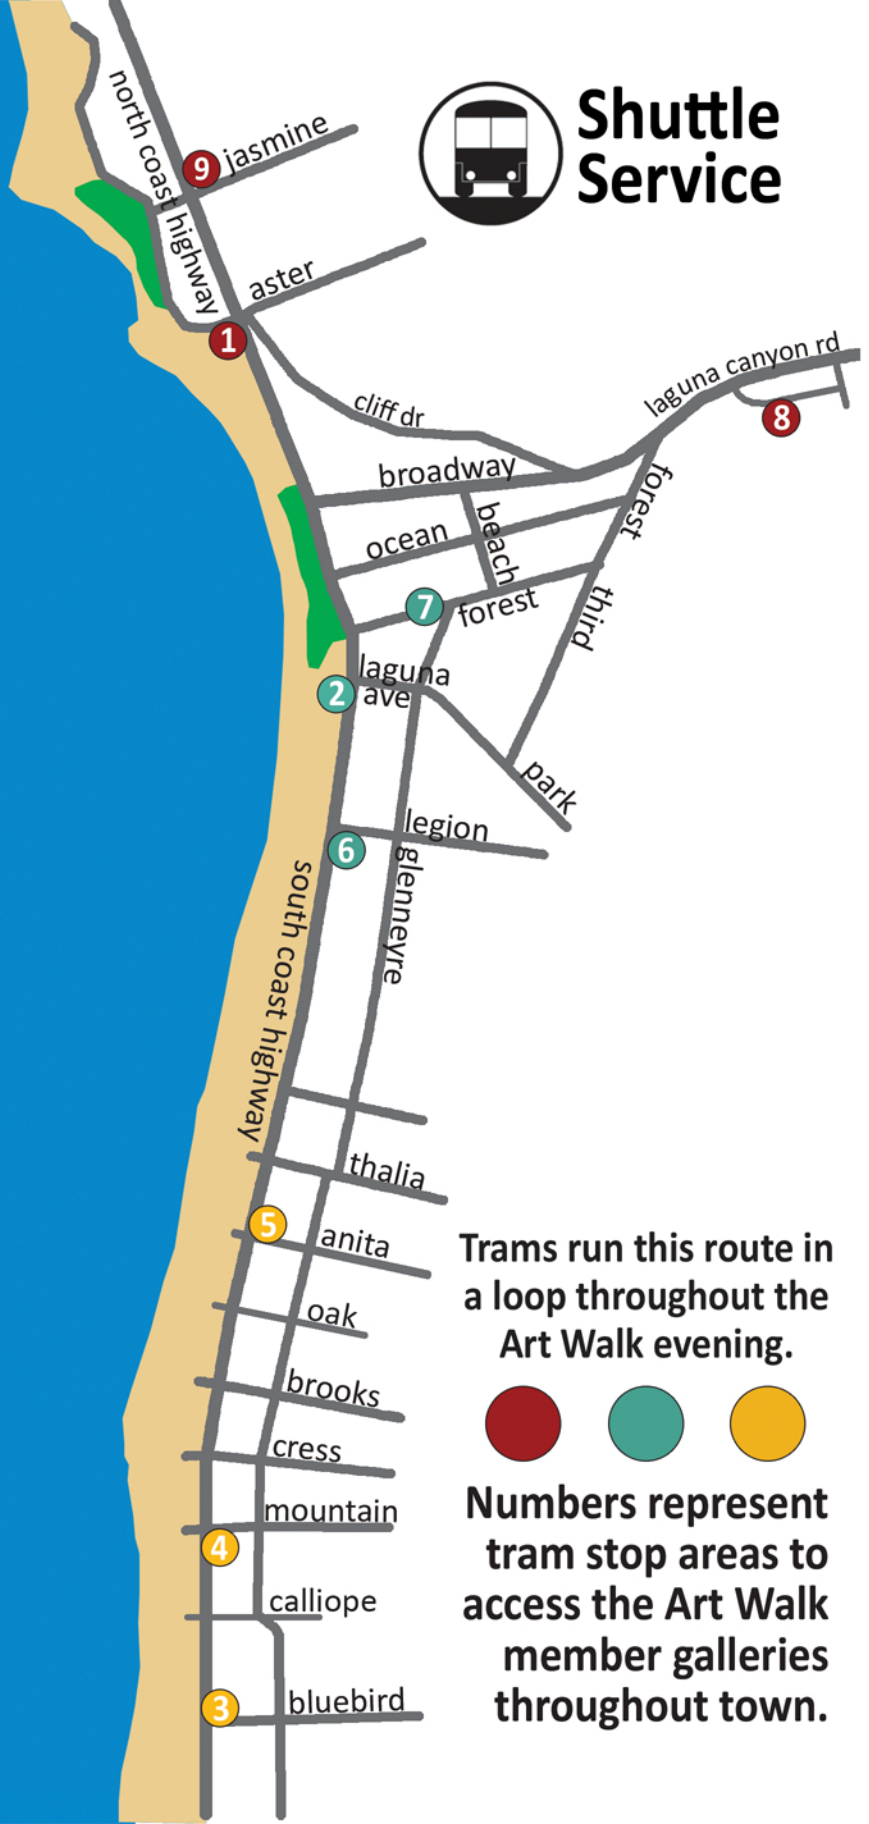

# Shuttle Service

**1 & 9**

- Laguna Art Museum
- Edenhurst Gallery
- AR4T Space
- JoAnne Artman Gallery
- Sue Greenwood Fine Art
- S Cube Gallery
- Lu Martin Galleries
- Quorum Art Gallery
- Laguna North Gallery
- Sandstone Gallery
- Studio 7 Gallery

**2**

Pickup/Dropoff - going south

**3**

- DeRu's Fine Arts
- La Bottega Dell'Acquaforte
- Studio 7 - South
- The Redfern Gallery
- Bluebird Gallery
- Cove Gallery
- saltfineart
- The Vintage Poster

**4**

Artist Eye Laguna Gallery

**5**

foaSOUTH

**6**

Townley Gallery

**7**

- Art Cube Gallery
- Dawson Cole Fine Art

**8**

[seven-degrees]

Trams run this route in a loop throughout the Art Walk evening.

Numbers represent tram stop areas to access the Art Walk member galleries throughout town.